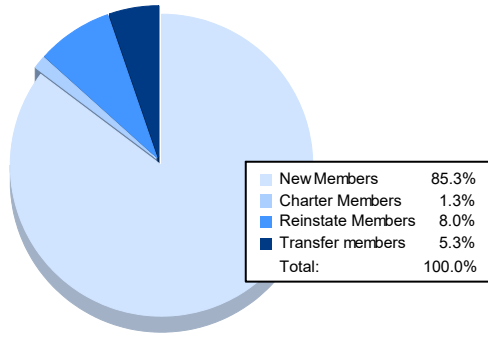

Year	New Clubs	Dropped Clubs	Gain/ Loss Clubs	New Members	Charter Members	Reinstate Members	Transfer Members	Total Member Added	Total Members Dropped	Gain/ Loss Members
2016-2017	0	4	-4	135	1	0	7	143	188	-45
2017-2018	2	1	1	113	42	4	8	167	188	-21
2018-2019	1	1	0	105	33	7	8	153	149	4
2019-2020	0	1	-1	100	20	5	10	135	160	-25
2020-2021	0	1	-1	64	1	6	4	75	141	-66
<b>Average</b>	<b>1</b>	<b>2</b>	<b>-1</b>	<b>103</b>	<b>19</b>	<b>4</b>	<b>7</b>	<b>135</b>	<b>165</b>	<b>-31</b>

### Membership Composition June 2021 Cumulative